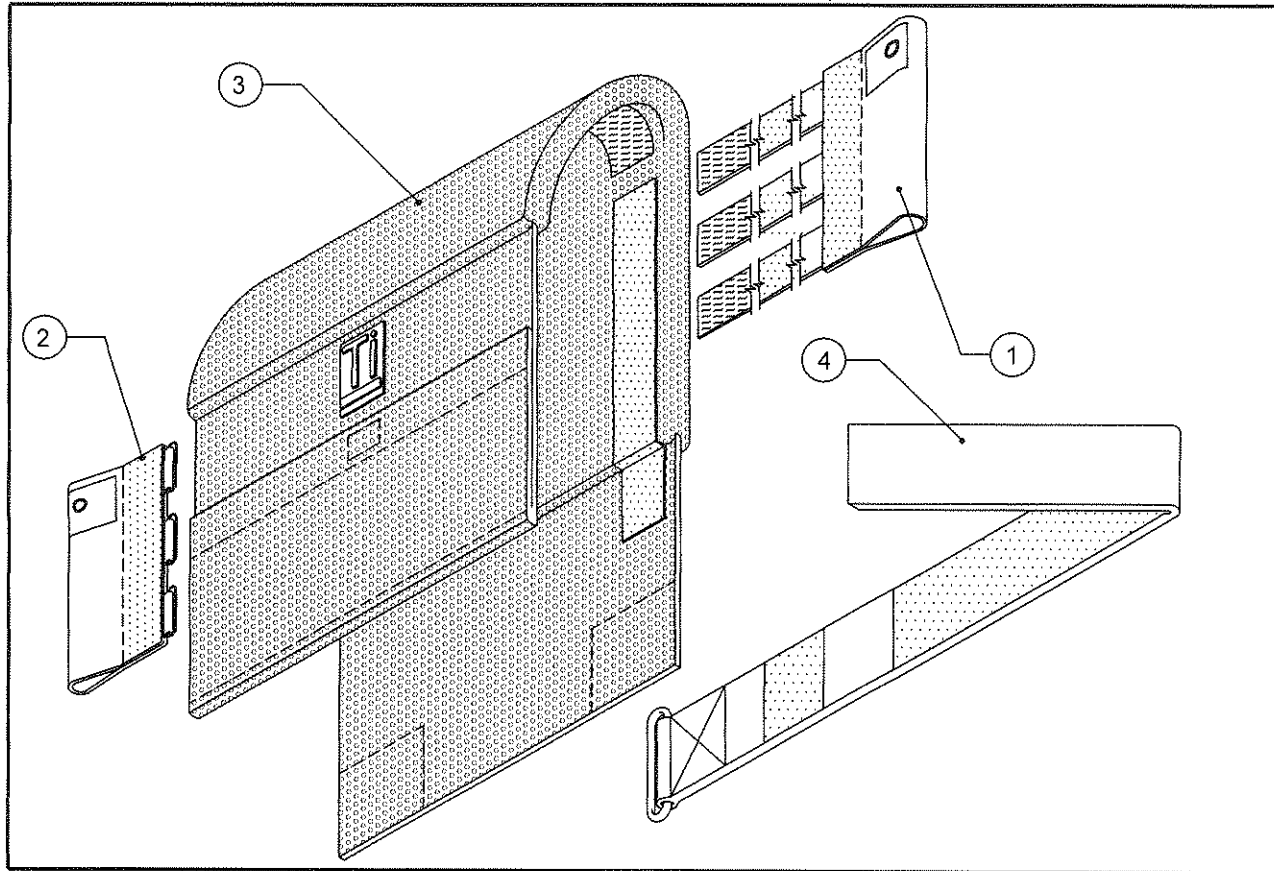

BREATHABLE BACK UPHOLSTERY

TENSION ADJUSTABLE FOR TiLite™ ZR (SERIES 2), ZRA (SERIES 2), AERO Z (SERIES 2), ZR, ZRA, AERO Z, Z10, TR, YR, BB, AERO R, TR (SERIES 3), AERO T, TRA (SERIES 2)

ITEM	QUANTITY	PART NO.	DESCRIPTION
1	1	TABLE THREE	BACKREST EAR RIGHT (SEE NEXT PAGE)
2	1	TABLE THREE	BACKREST EAR LEFT (SEE NEXT PAGE)
3	1	TABLE FOUR	BACK PAD TENSION ADJUSTABLE (SEE NEXT PAGE)
4*	1-3	TABLE TWO	BACK STRAP (SEE NEXT PAGE)
1-4**		TABLE ONE	TENSION ADJUSTABLE, BACK UPHOL. ASSEMBLY W/ PUSH (SEE BELOW)
1-4**		TABLE ONE	TENSION ADJUSTABLE, BACK UPHOLSTERY ASSEMBLY (SEE BELOW)

TABLE ONE - TENSION ADJUSTABLE BACKREST ASSEMBLIES

CHAIR WIDTH	STANDARD ADJ. HT 8.5"-11.5"	STANDARD ADJ. HT 12"-16.5"	STANDARD ADJ. HT 16"-20.5"	ADJ. HT 10"-12.5" W/PUSH HANDLES	ADJ. HT 12"-16.5" W/PUSH HANDLES	ADJ. HT 16"-20.5" W/PUSH HANDLES
10"	AS115332	AS115343	AS115354	AS115365	AS115376	AS115387
11"	AS115333	AS115344	AS115355	AS115366	AS115377	AS115388
12"	AS115334	AS115345	AS115356	AS115367	AS115378	AS115389
13"	AS115335	AS115346	AS115357	AS115368	AS115379	AS115390
14"	AS115336	AS115347	AS115358	AS115369	AS115380	AS115391
15"	AS115337	AS115348	AS115359	AS115370	AS115381	AS115392
16"	AS115338	AS115349	AS115360	AS115371	AS115382	AS115393
17"	AS115339	AS115350	AS115361	AS115372	AS115383	AS115394
18"	AS115340	AS115351	AS115362	AS115373	AS115384	AS115395
19"	AS115341	AS115352	AS115363	AS115374	AS115385	AS115396
20"	AS115342	AS115353	AS115364	AS115375	AS115386	AS115397